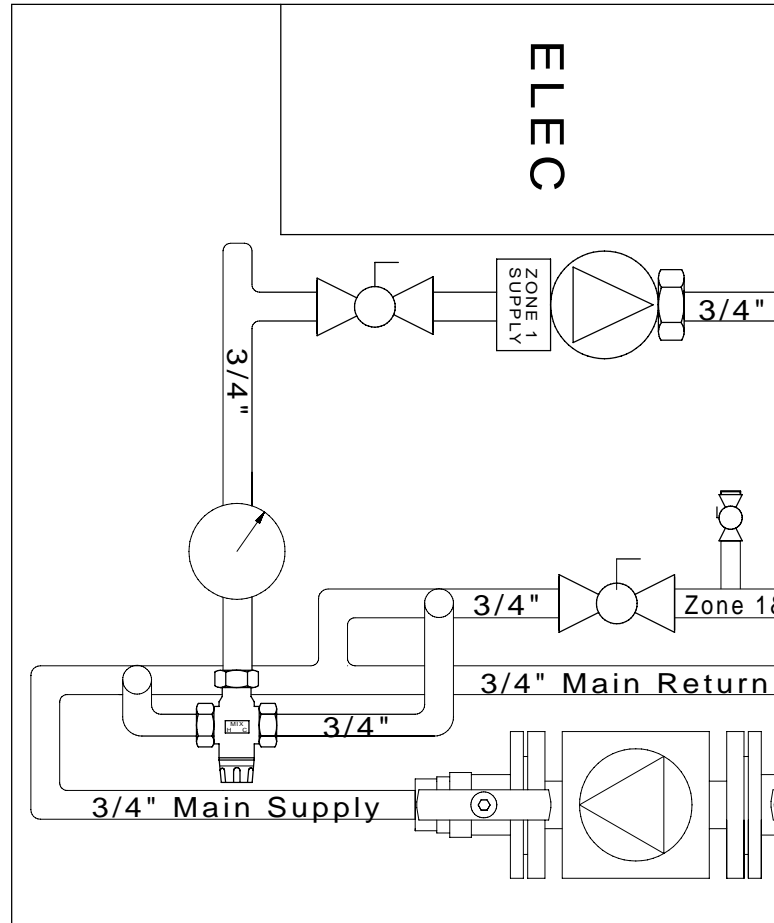

8"

SIDE
VIEW

20"

24"

Legend

DO NOT SCALE DRAWING, DIMENSIONS ARE IN INCHES

Drawn by:

BR

Type:

Primary/Secondary (Tankless)

Part Number:

HP20001T

Model Number:

HTP-1T